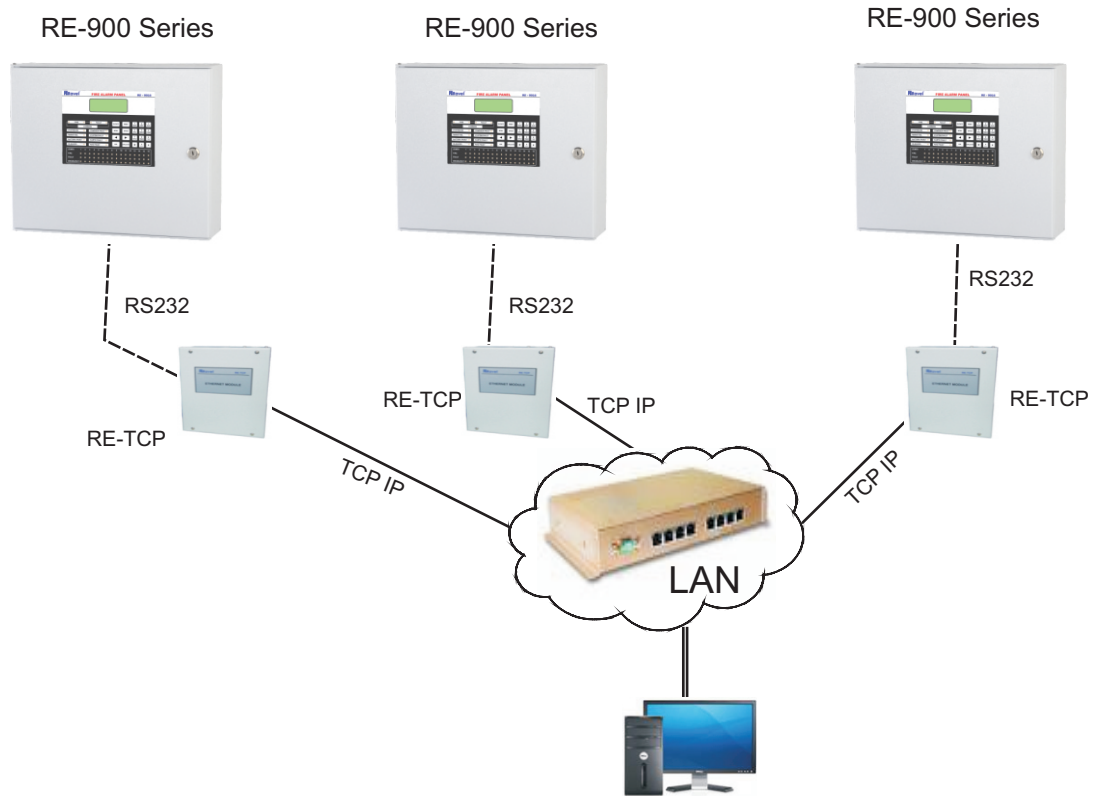

SOFT CONNECT RE-900 Series Support Software

PRODUCT OVERVIEW

Soft connect is used to monitor the status of RE-900 series panels connected in a network. It can report the fire location and act as early warning for occupants. The software also provides an extensive support for the user to monitor the RE-900 Series Panel with remote notification capability.

FEATURES

- User friendly PC software
- Fire/Fault Identified with location name.
- Zone wise location programming
- Zone wise Isolation Facility
- Events Storage and Printing facilities
- Monitoring the status of Fire Alarm System
- Audible & Visual alerts for Zone wise Fire & fault
- Instant Pop Up's for any Fire or Fault occurrence
- Zone wise configurable voice evacuation message for Fire condition
- All functional controls of FACP shall be done through Desktop.
- Two user modes available for security purpose (i.e. USER /ADMINISTRATOR).
- Multiple FACP shall be monitored and controlled from single Desktop
- Shall supports RS-232, LAN & WAN connectivity

SYSTEM REQUIREMENTS:

- OS:- Windows 7 and Above
- Multimedia output is necessary for Voice Annunciation

TOPOLOGY DIAGRAM

1) Via RS 232

2) Via RE-TCP

Compatible Device

MODEL	DESCRIPTION
RE-900 Series	Fire Alarm Control Panel
RE-900RP Series	Fire Alarm Repeater Panel
RE-TCP	Conventional Ethernet Module

Ordering Information

MODEL	DESCRIPTION
Soft connect-1	Soft connect for RE-900 Series (one to one i.e PC to Panel)
Soft connect-8	Soft connect for RE-900 Series (8 Panels in a network)
Soft connect-16	Soft connect for RE-900 Series (16 Panels in a network)
Soft connect-32	Soft connect for RE-900 Series (32 Panels in a network)