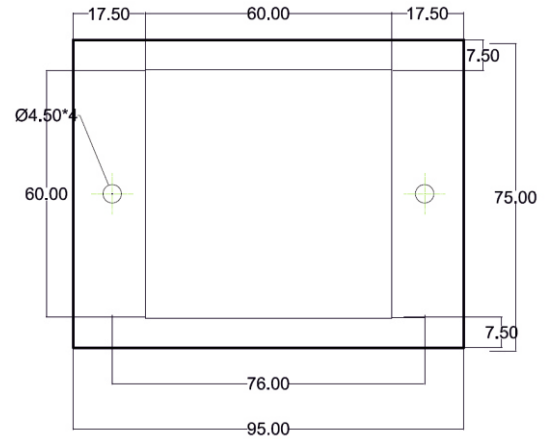

Mounting Detail: