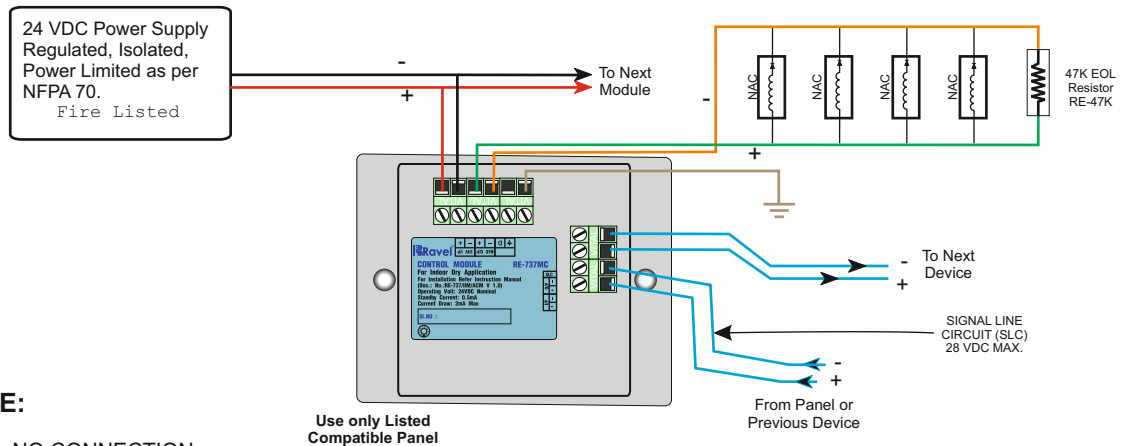

### Product Overview:

RE-737MC Control Module are the remote switching device to control 24V operating devices like Bells, Sounders, Strobes, etc. The required supply is drawn from a 24V power supply unit. The RED blinking LED indicates normal operating conditions and the steady state LED for activated conditions. The output circuit is supervised for faulty condition. The Module addressing is done by soft addressing method through Programming Tool or through the panel.

## G.A.Diagram:

ALL DIMENSIONS ARE IN MM

## Mounting Detail:

# Wiring Configuration

**NOTE:**

- \* D = NO CONNECTION
- \* ALL WIRING SHOWN IS SUPERVISED AND POWER LIMITED