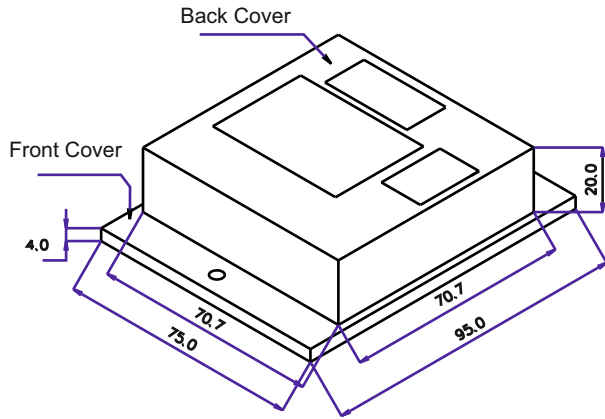

Mechanical Specification:

Dimensions : (95 W X 75 H X 24D) mm
Color : Light Gray
Weight : 0.35 Kg

G.A.Diagram:

ALL DIMENSIONS ARE IN MM