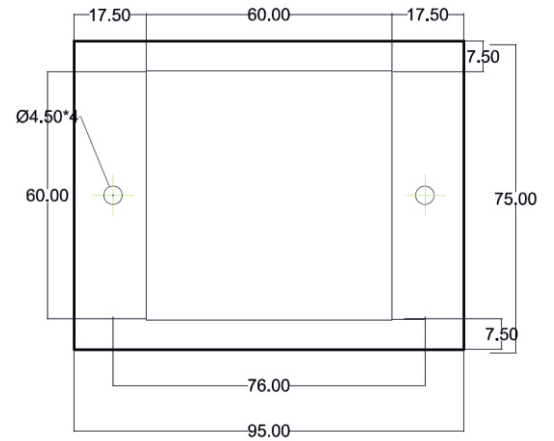

Mounting Detail:

Wiring Configuration for Relay Module