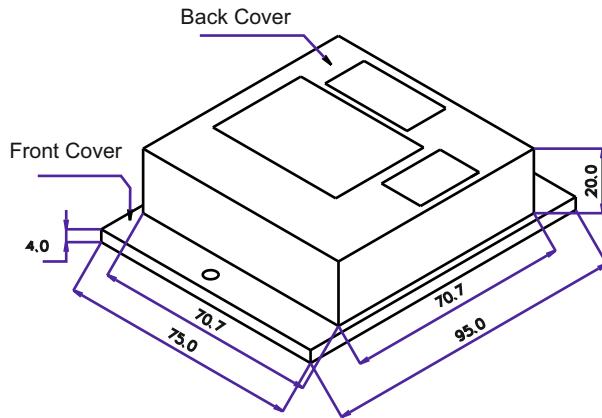

G.A.Diagram:

ALL DIMENSIONS ARE IN MM